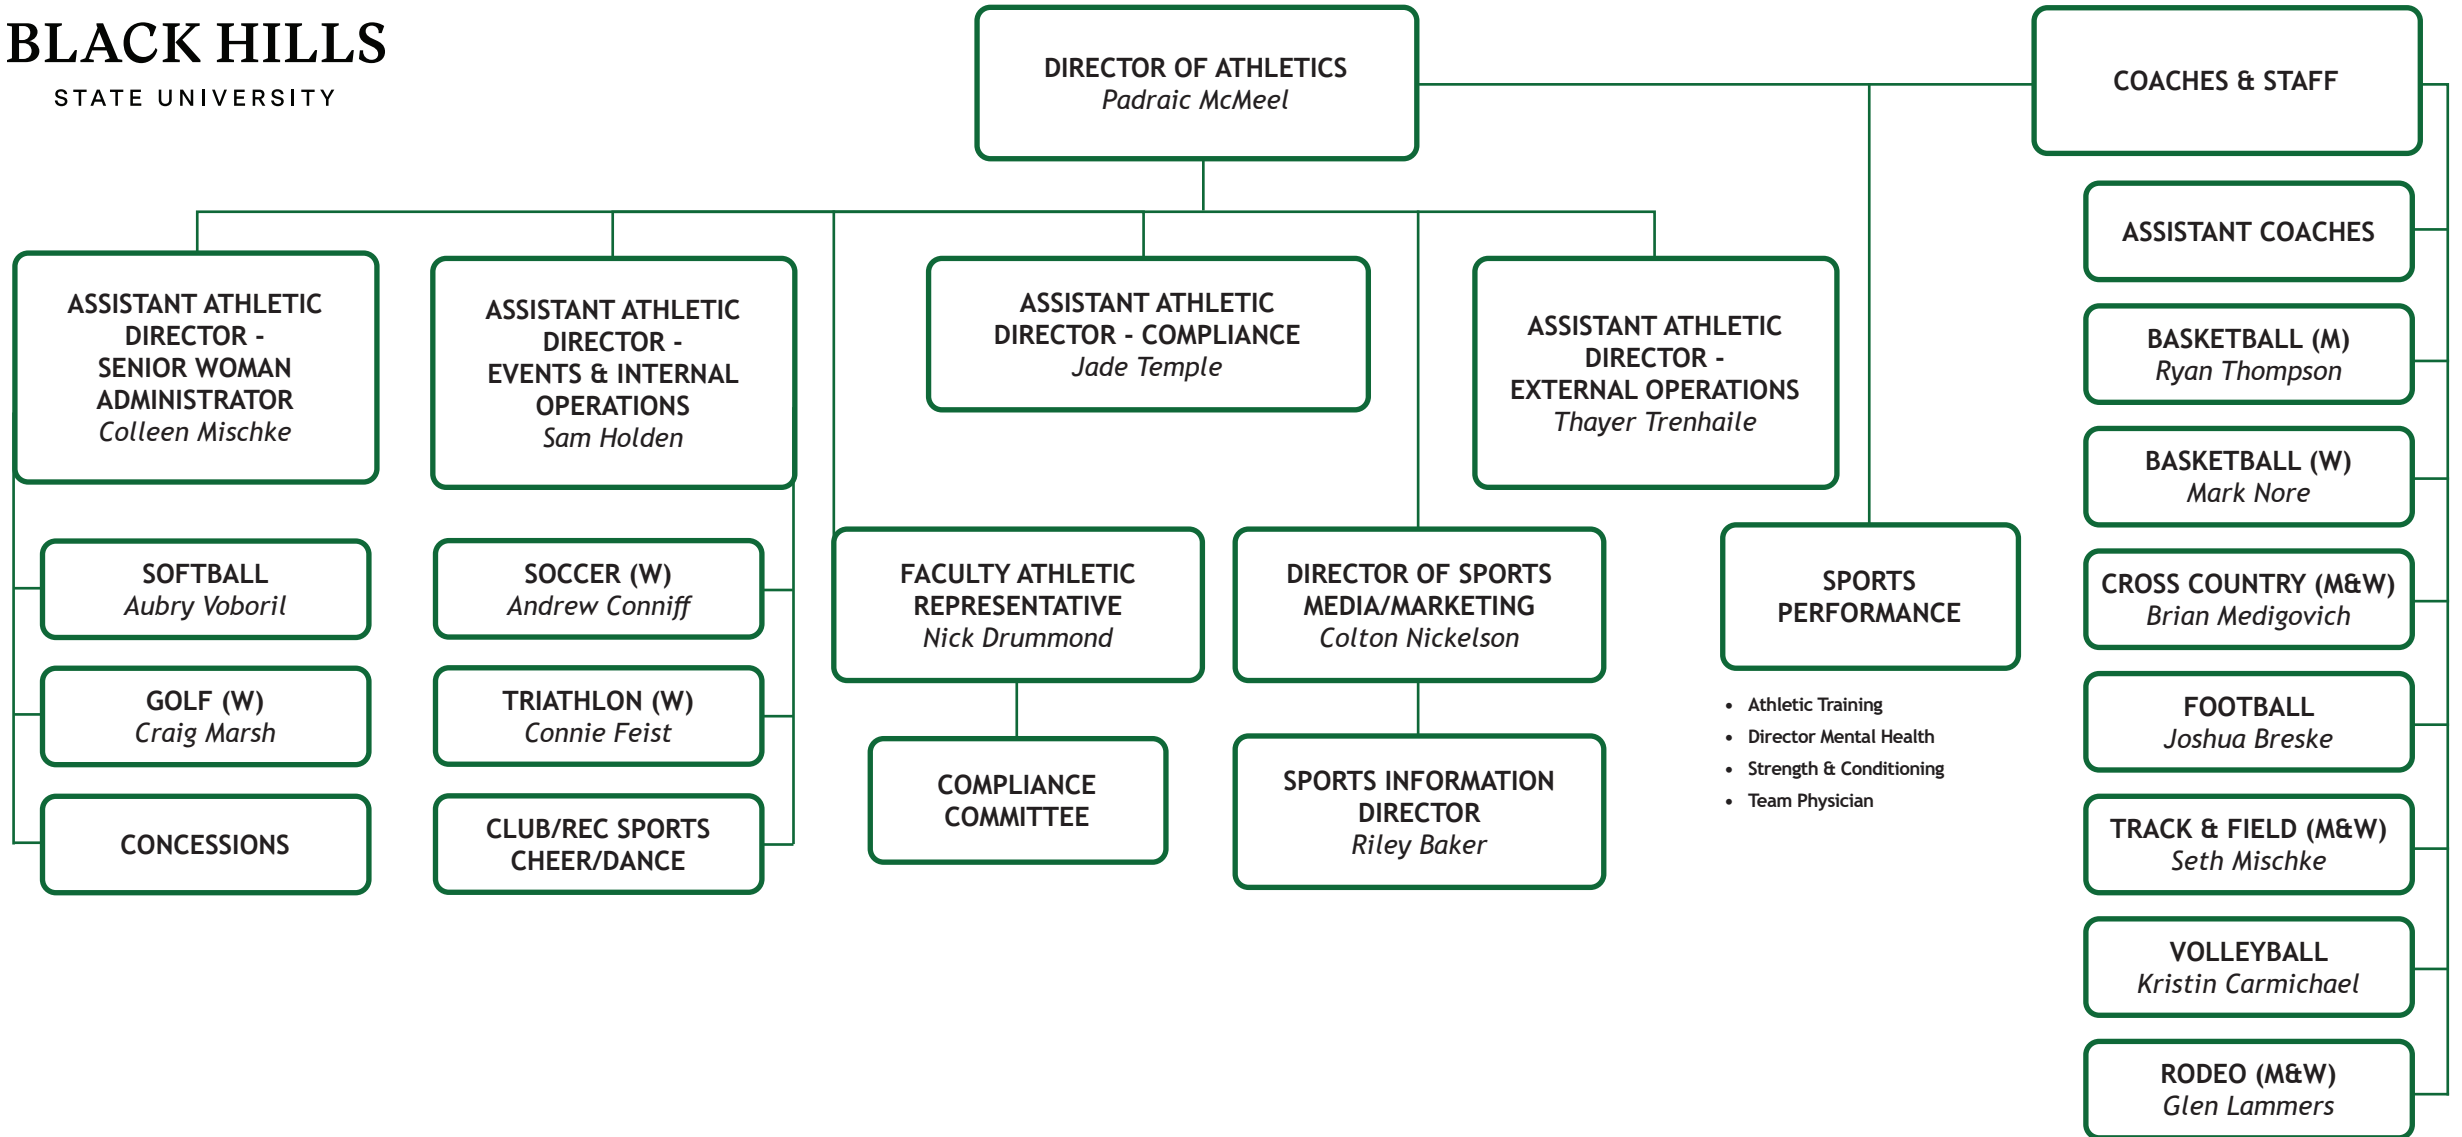

BLACK HILLS
STATE UNIVERSITY

Black Hills State University Athletics