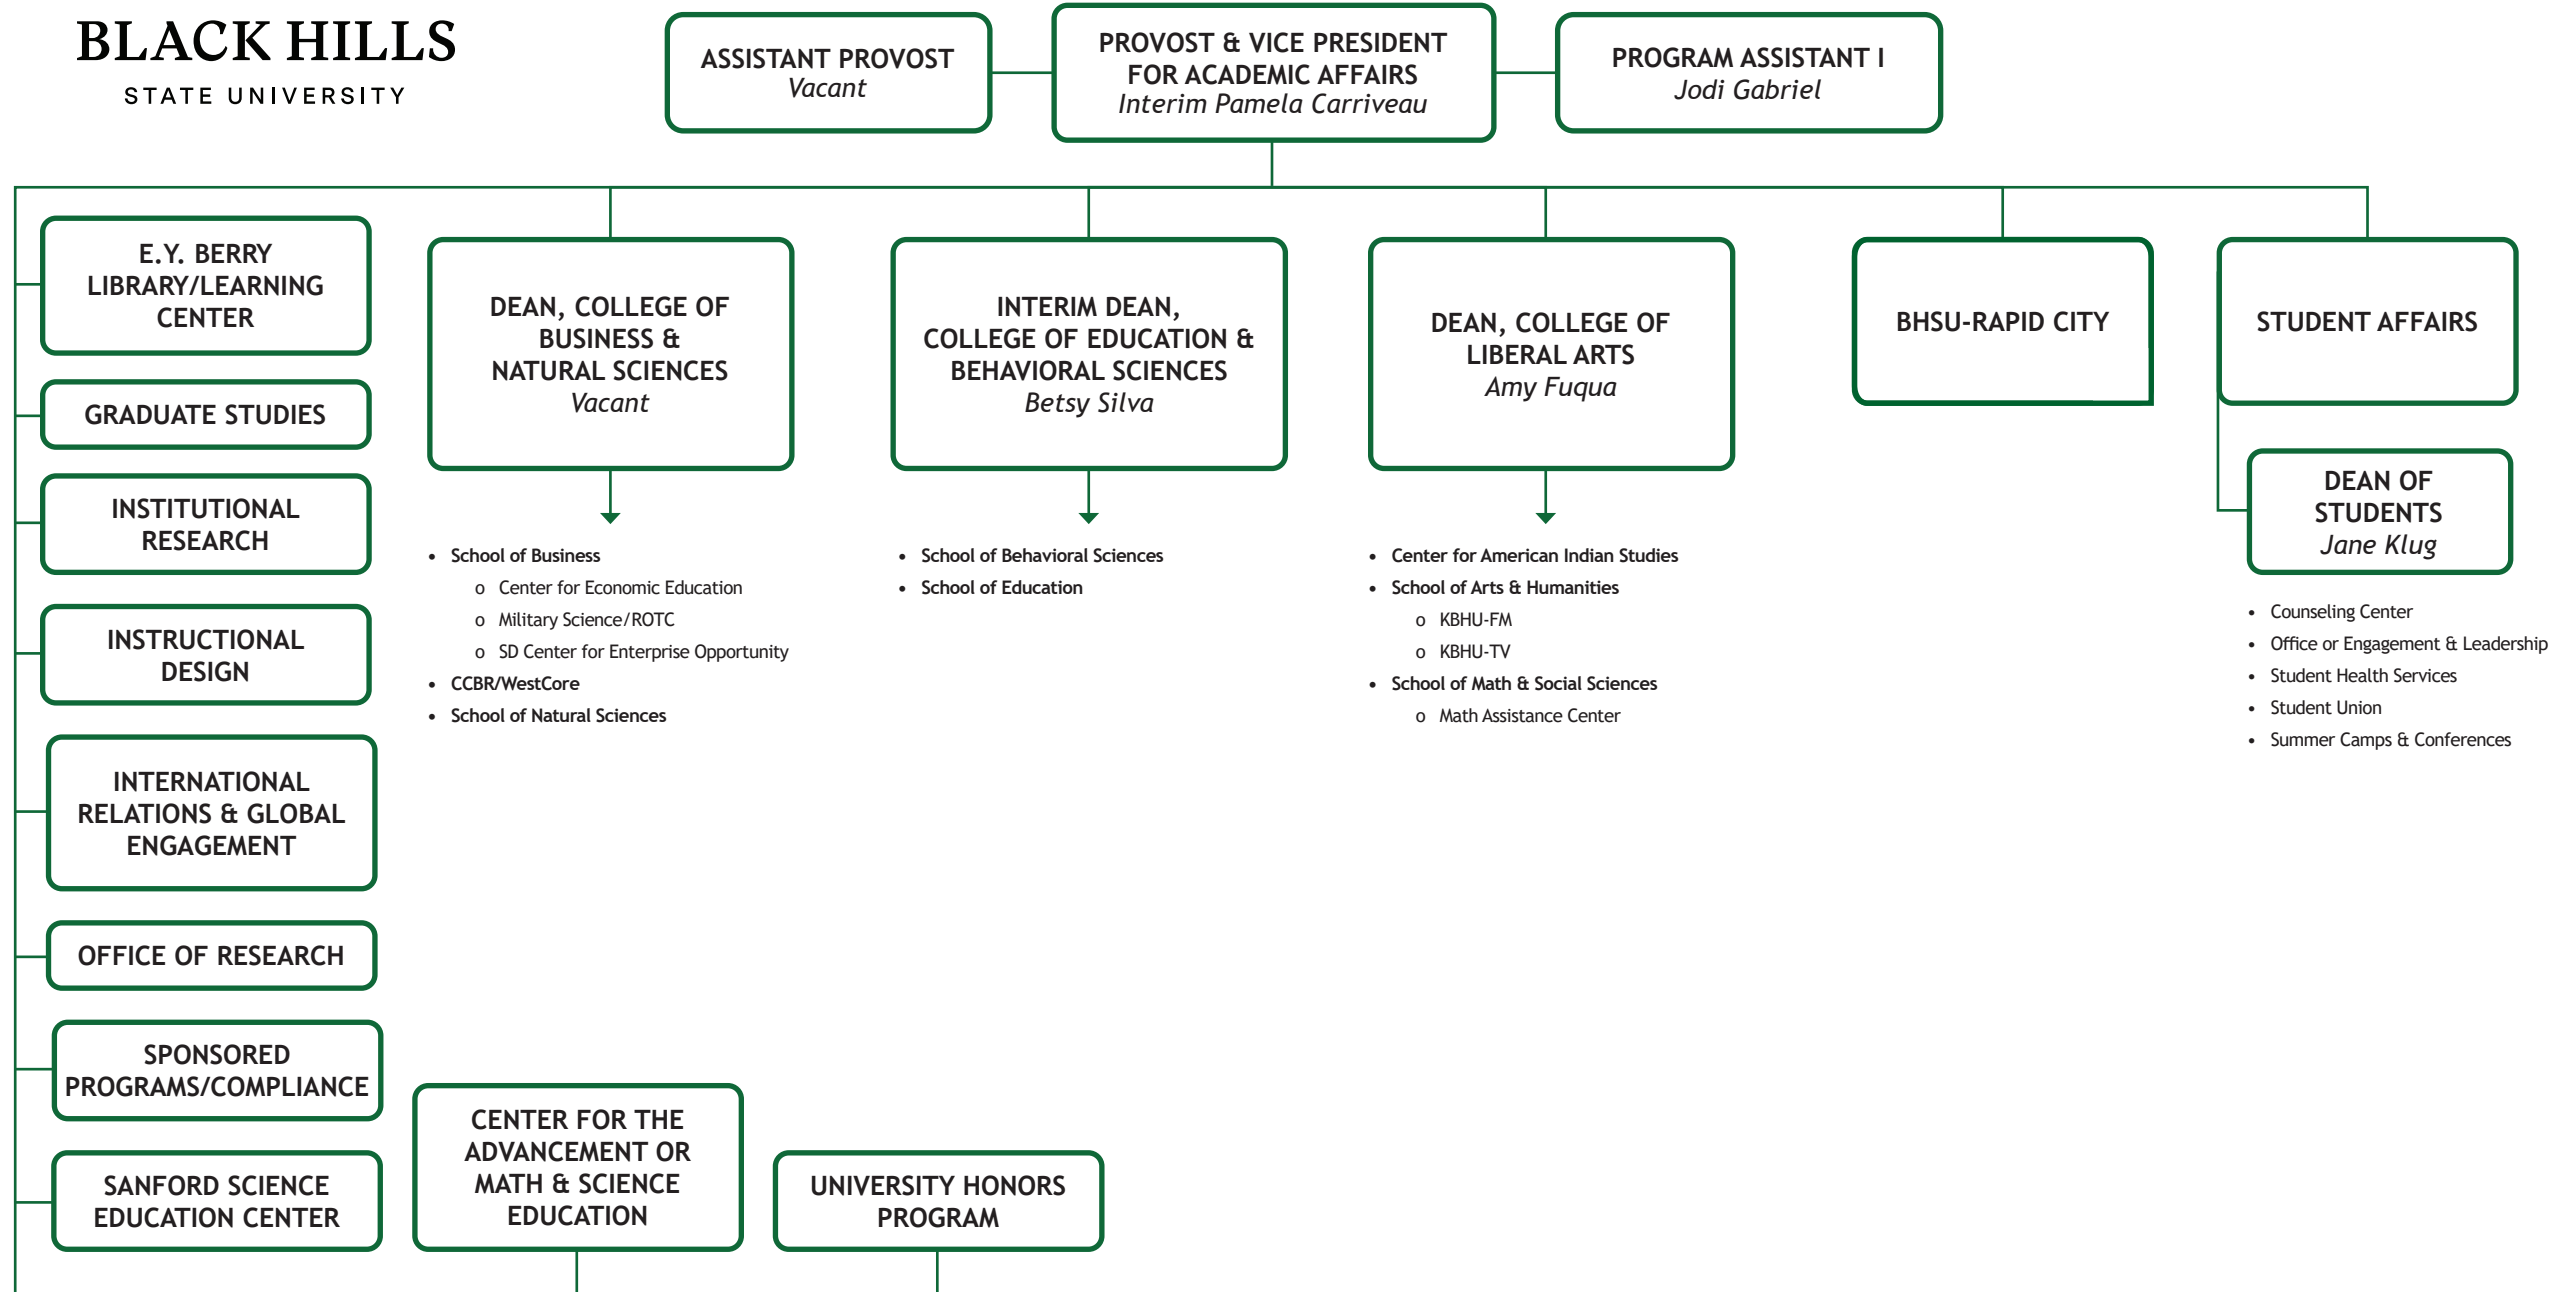

BLACK HILLS
STATE UNIVERSITY

Black Hills State University Academic Affairs