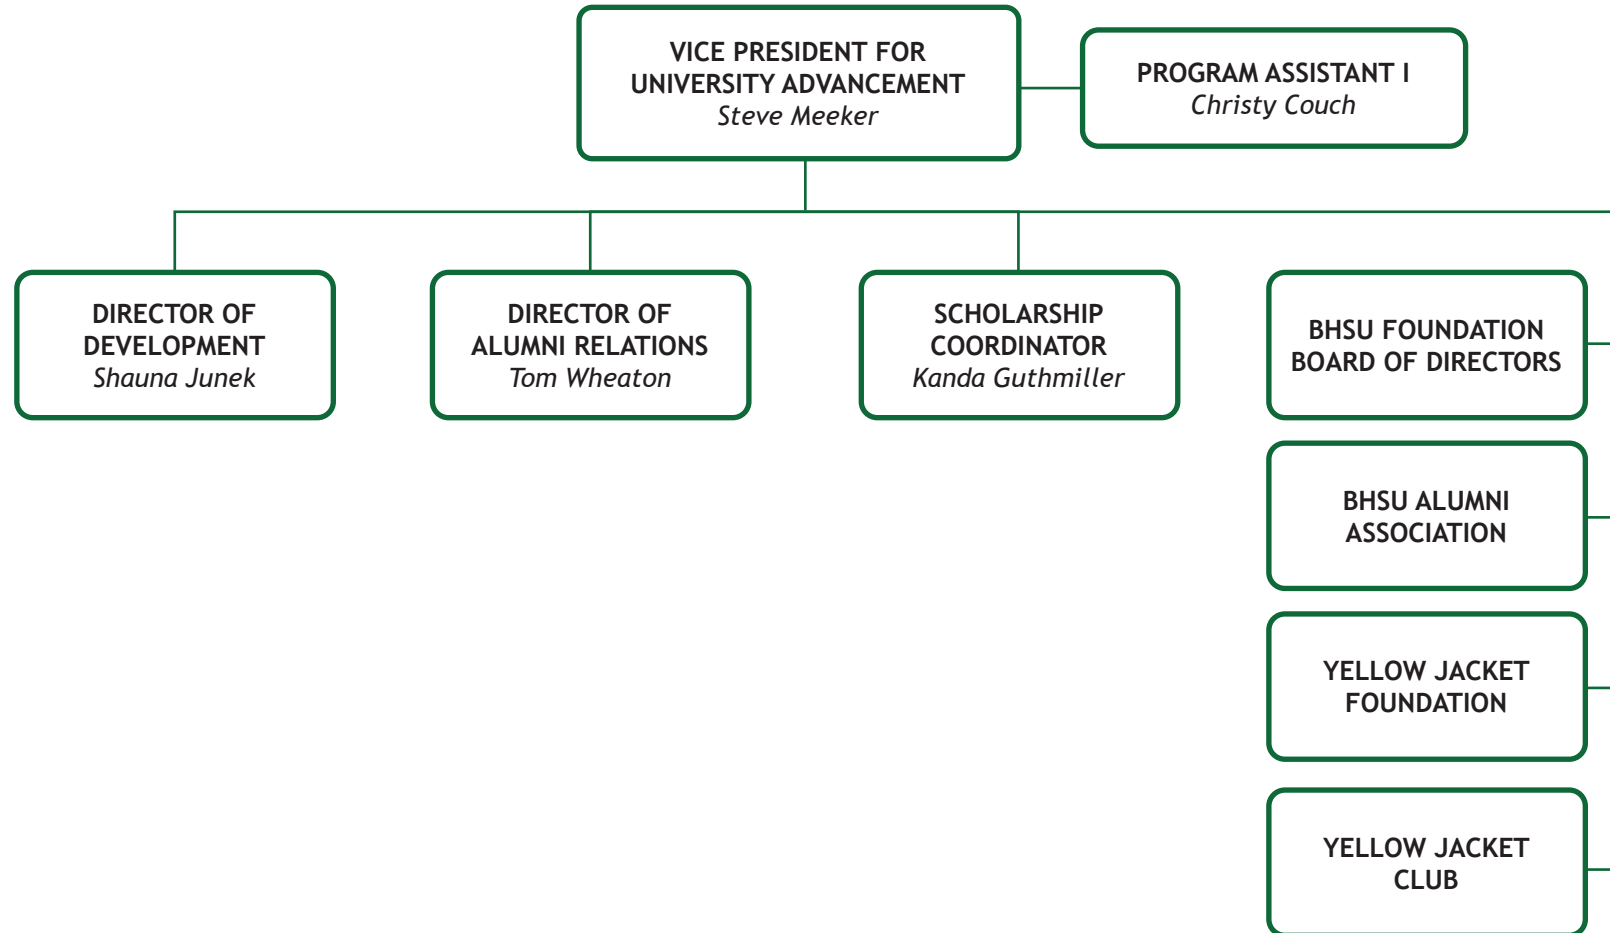

BLACK HILLS
STATE UNIVERSITY

Black Hills State University

University Advancement