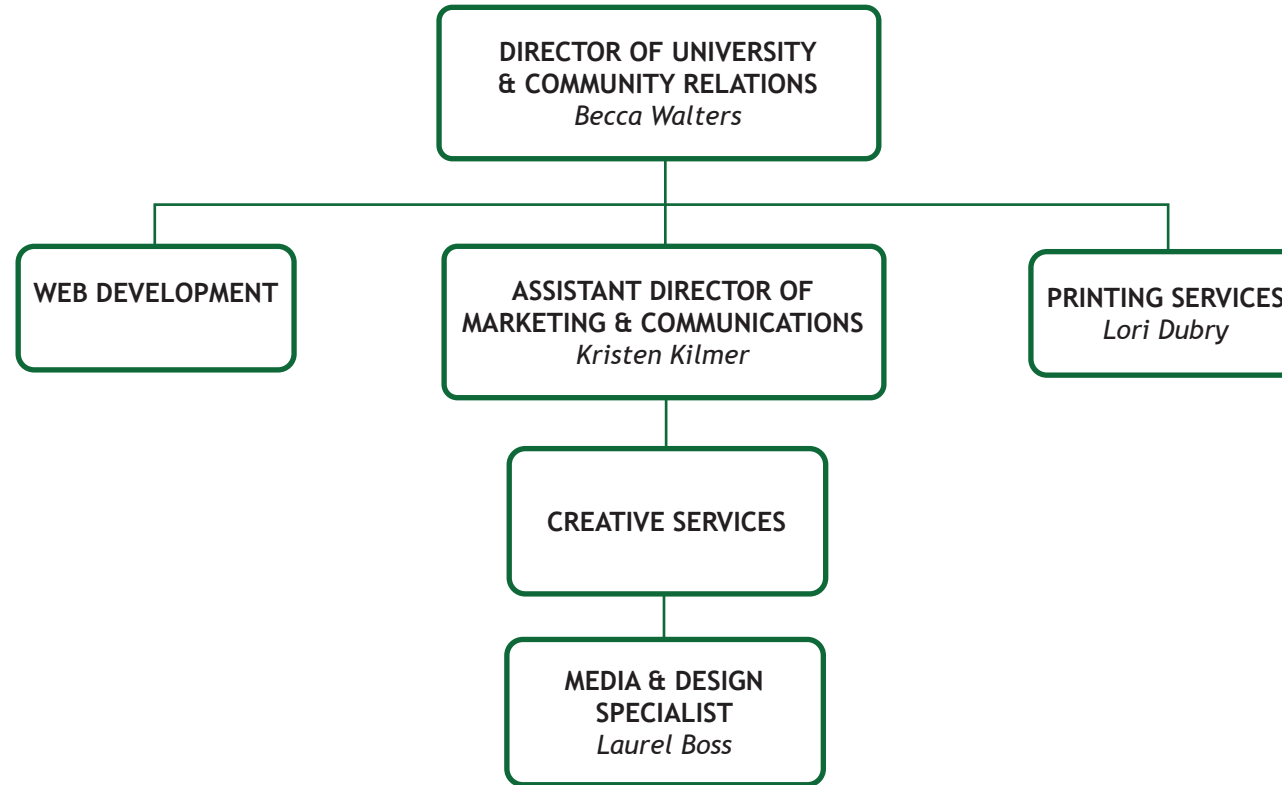

Black Hills State University

University & Community Relations