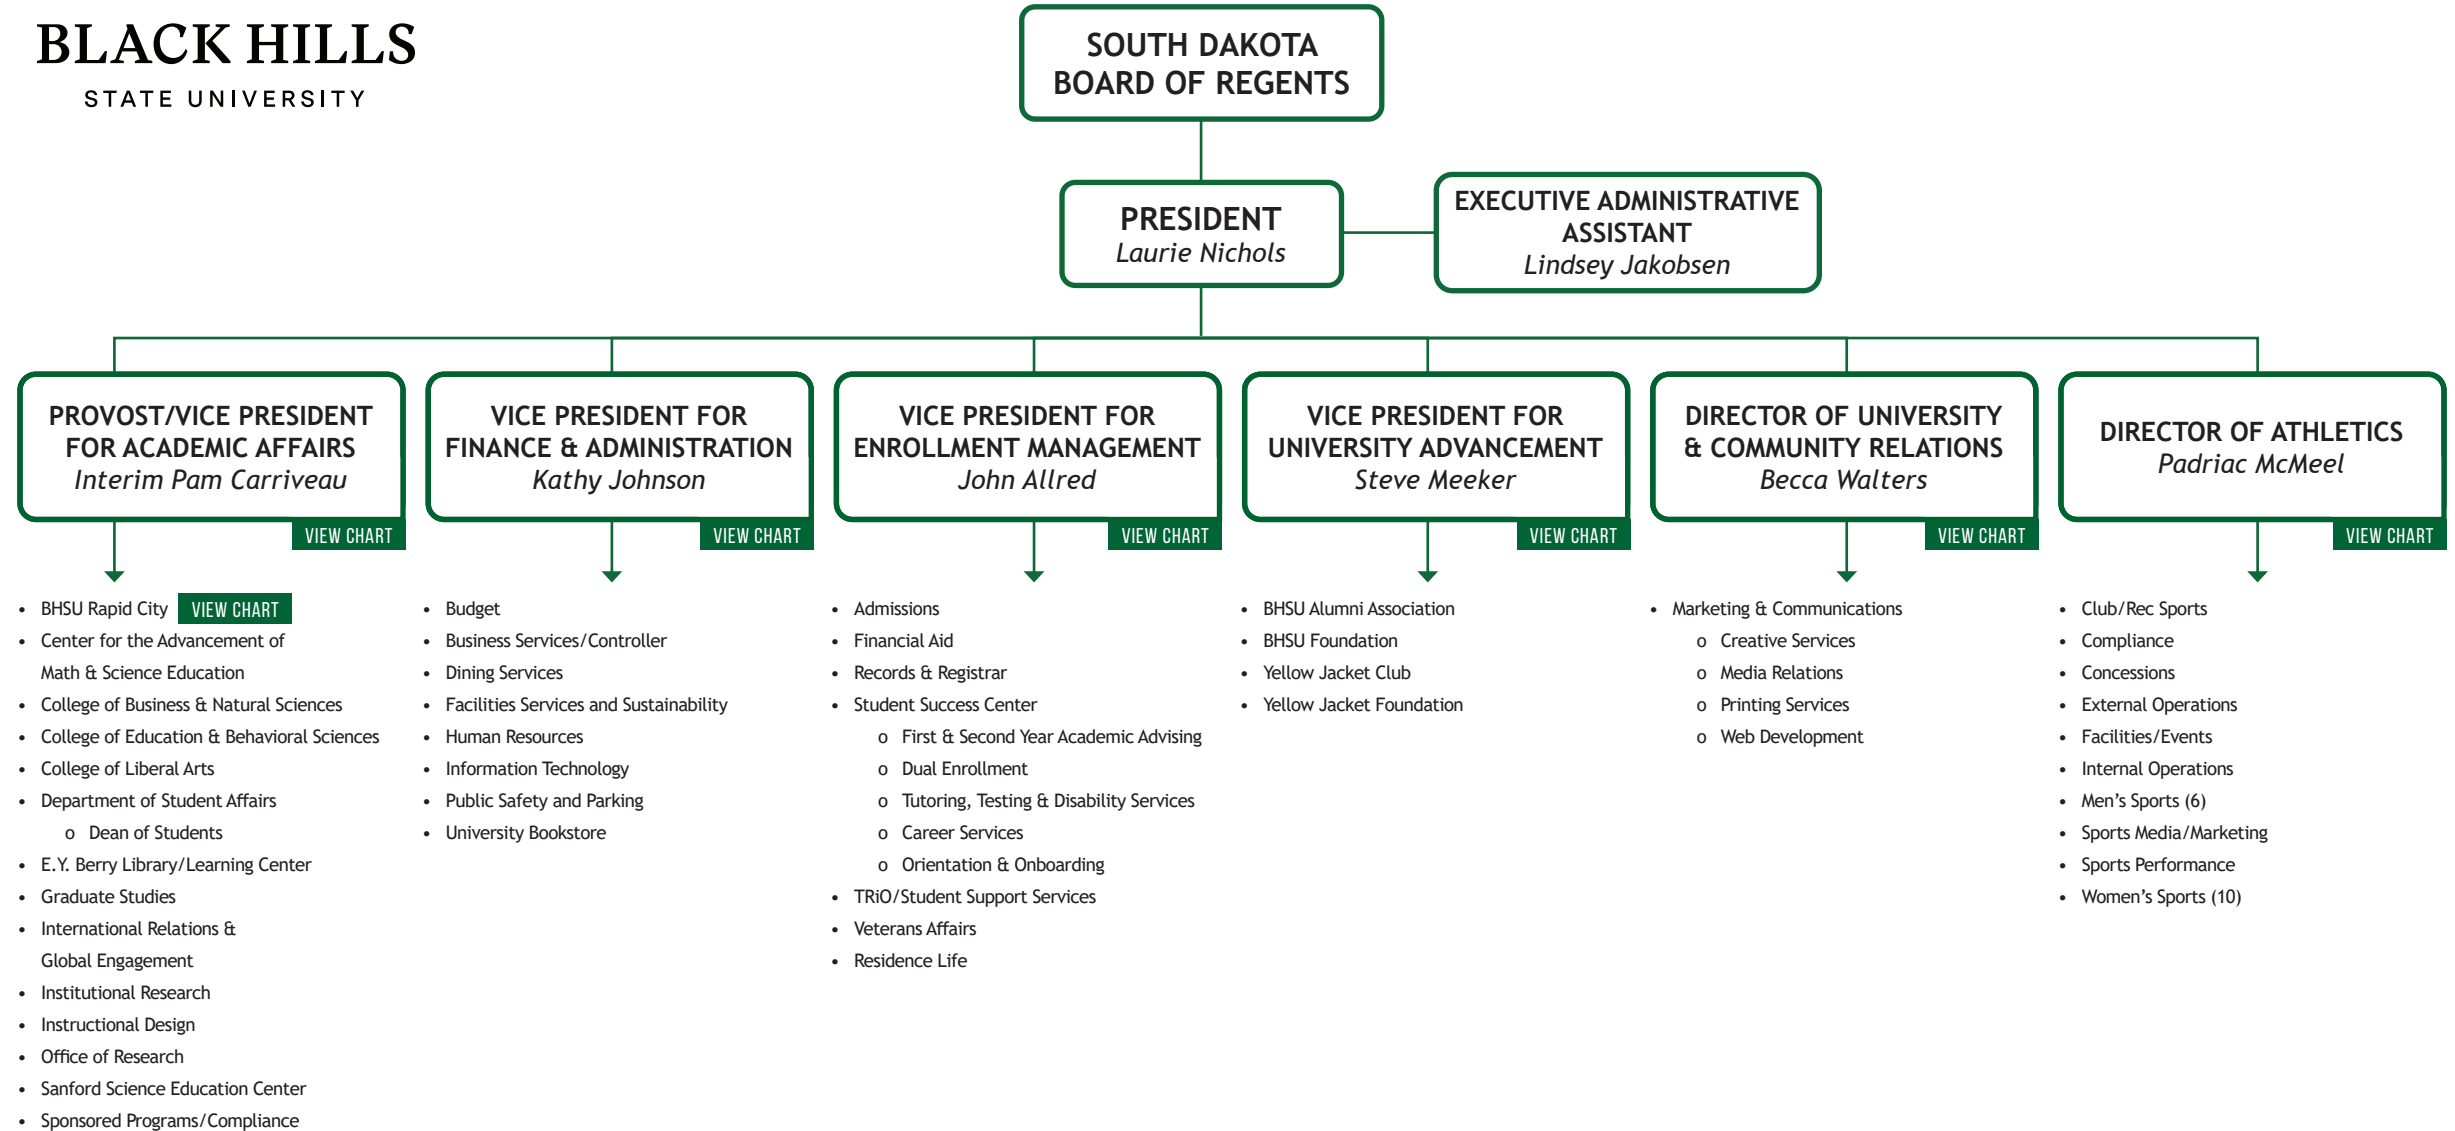

BLACK HILLS
STATE UNIVERSITY

Black Hills State University Administrative Structure

- BHSU Rapid City
- Center for the Advancement of Math & Science Education
- College of Business & Natural Sciences
- College of Education & Behavioral Sciences
- College of Liberal Arts
- Department of Student Affairs
 - Dean of Students
- E.Y. Berry Library/Learning Center
- Graduate Studies
- International Relations & Global Engagement
- Institutional Research
- Instructional Design
- Office of Research
- Sanford Science Education Center
- Sponsored Programs/Compliance

- Budget
- Business Services/Controller
- Dining Services
- Facilities Services and Sustainability
- Human Resources
- Information Technology
- Public Safety and Parking
- University Bookstore

- Admissions
- Financial Aid
- Records & Registrar
- Student Success Center
 - First & Second Year Academic Advising
 - Dual Enrollment
 - Tutoring, Testing & Disability Services
 - Career Services
 - Orientation & Onboarding
- TRiO/Student Support Services
- Veterans Affairs
- Residence Life

BLACK HILLS
STATE UNIVERSITY

Black Hills State University Rapid City Campus