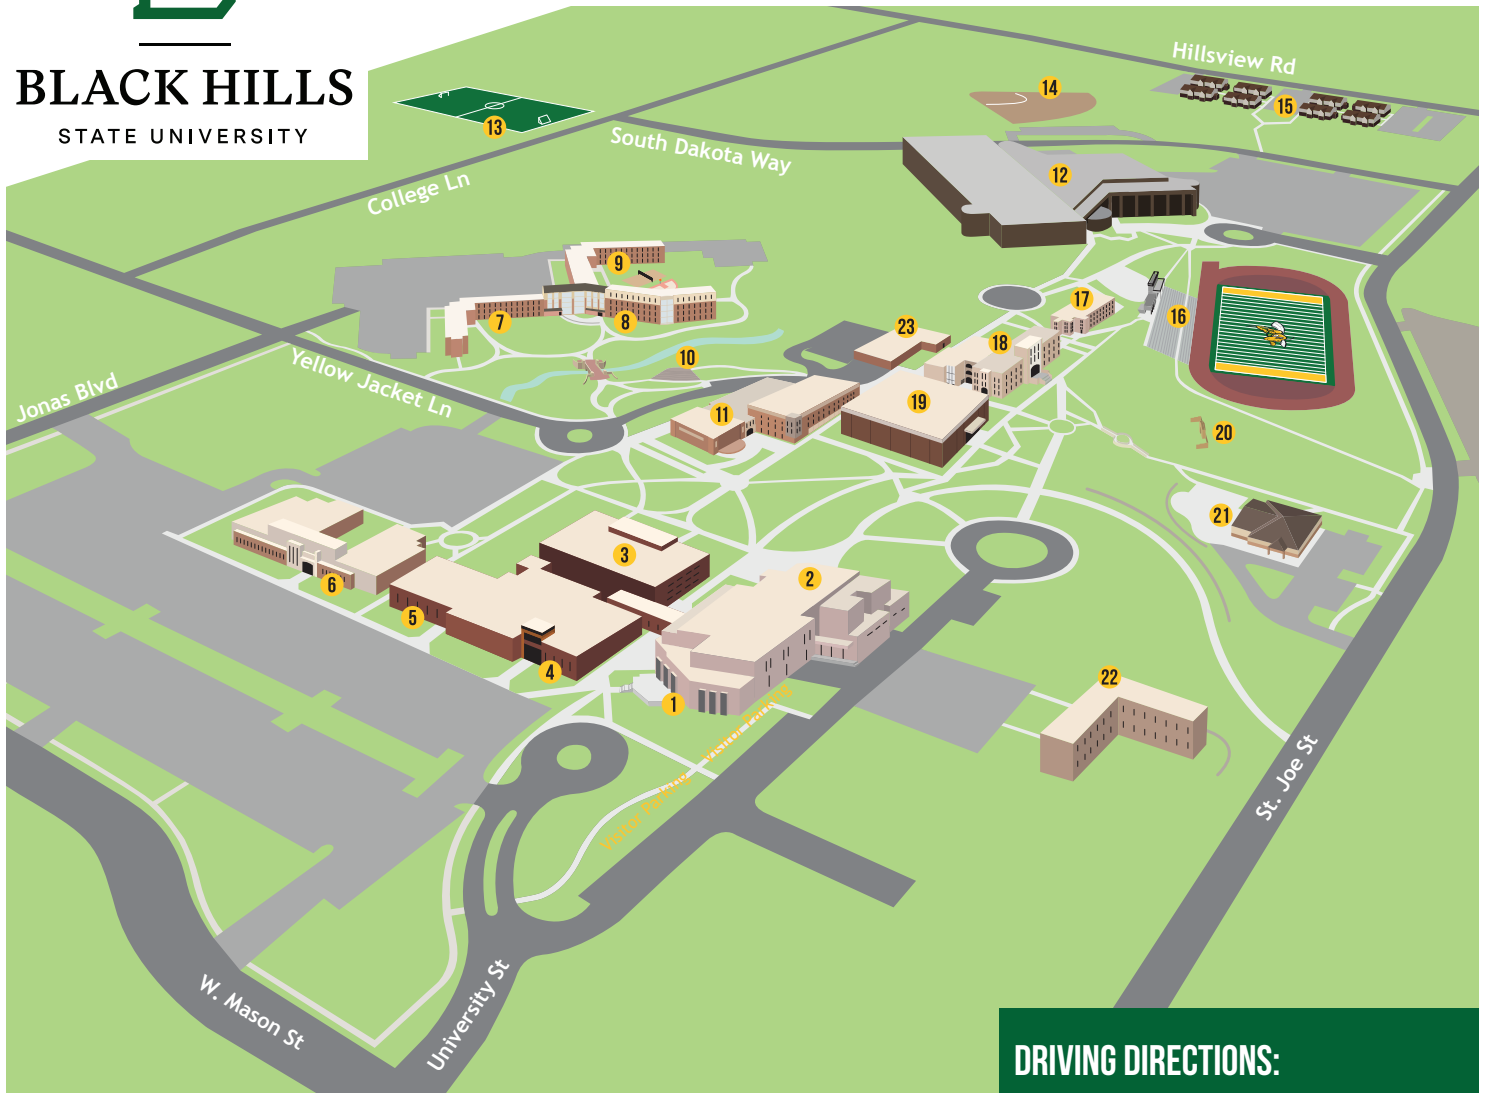

BLACK HILLS STATE UNIVERSITY

BHSU MAP KEY

- | | |
|--|--|
| 1 Student Success Center | 14 Yellow Jacket Softball Field |
| 2 Student Union | 15 Yellow Jacket Apartments |
| 3 Jonas Academic | 16 Lyle Hare Stadium |
| 4 Sanford Science & Math Education Center | 17 Wenona Cook |
| 5 Jonas Science | 18 Woodburn Hall |
| 6 Life Sciences Laboratory | 19 E.Y. Berry Library |
| 7 Heidepriem Hall | 20 Ida Henton Park |
| 8 Bordeaux Hall | 21 Joy (Proctor) Krautschun Alumni/
Foundation Welcome Center |
| 9 Thomas Hall | 22 Humbert Hall |
| 10 Schallenkamp Amphitheater | 23 Facilities Services |
| 11 Clare & Josef Meier Hall | |
| 12 Donald E. Young Sports & Fitness Center | |
| 13 Ronnie Theisz Field (Women's Soccer) | |

Visitor Parking is marked on the map.
Guests who have been issued a guest permit in advance may park in any parking area not marked reserved.
Call (605) 642-6297 for more information.

BHSU.EDU

DRIVING DIRECTIONS:

FROM INTERSTATE 90:

- Take Exit 12, off I-90 into Spearfish
- Drive West on Jackson Blvd. approximately 1 mile
- Turn right at the corner of Jackson Blvd. and University St.
- Drive North 2 blocks to the campus

FROM HIGHWAY 85:

- Continue South on North Avenue to Main Street
- Turn right at corner of Main Street and Jackson Blvd.
- Drive West on Jackson Blvd approximately 1 mile
- Turn right at the corner of Jackson Blvd. and University St.
- Drive North 2 blocks to the campus